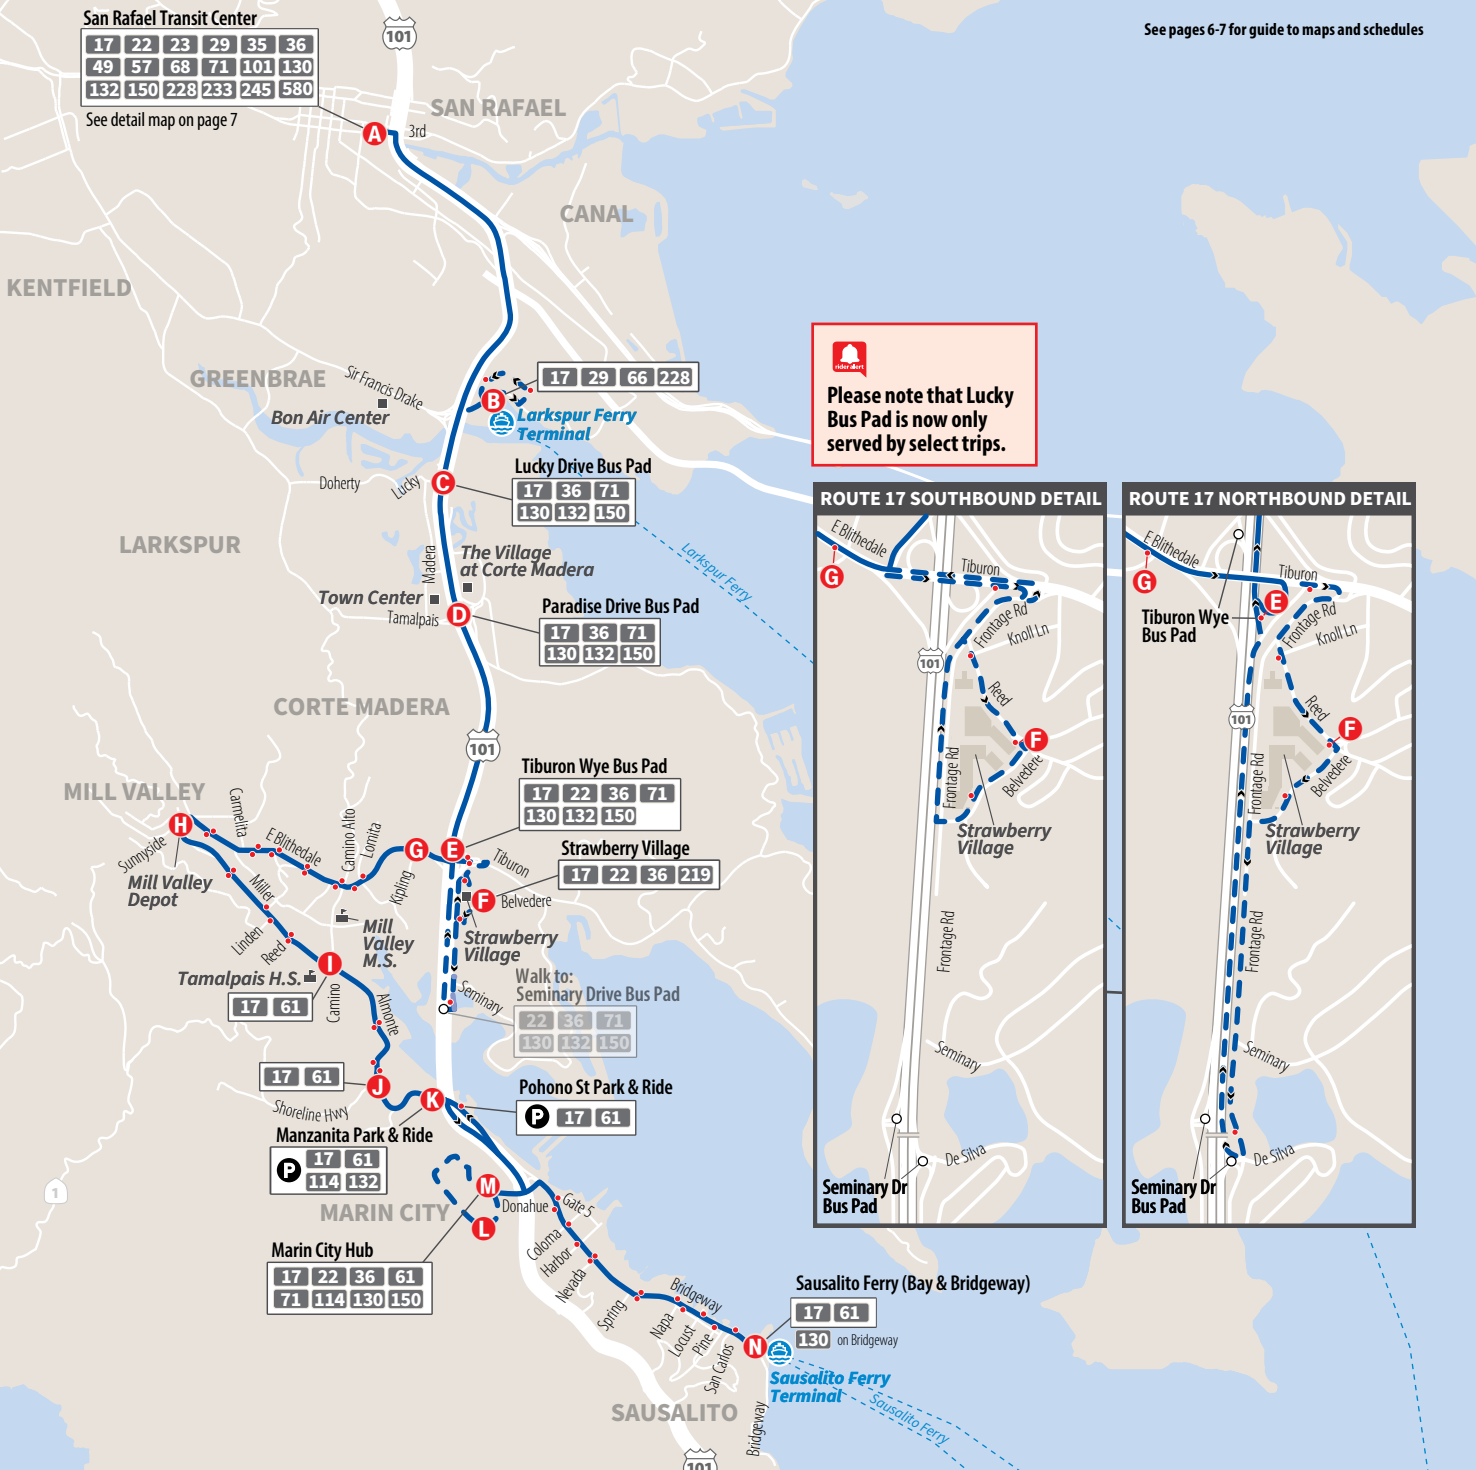

17	22	23	29	35	36
49	57	68	71	101	130
132	150	228	233	245	580

See detail map on page 7

See pages 6-7 for guide to maps and schedules

Please note that Lucky Bus Pad is now only served by select trips.