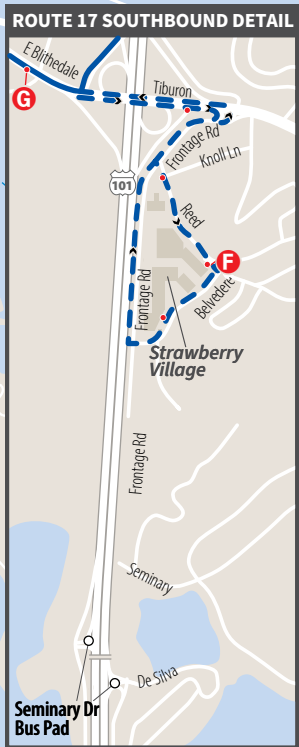

17	22	23	29	35	36
49	57	68	71	101	130
132	150	228	233	245	580

See detail map on page 7

See pages 6-7 for guide to maps and schedules

Please note that Lucky Bus Pad is now only served by select trips.

**Monday-Friday** *Lunes - Viernes*

**Northbound** to San Rafael

	N	M	L	J	I	H	G	F	E	D	C	B	A
AM	6:41	6:51	-	6:57	7:01	7:06	7:13	-	-	7:17	-	-	7:25
	7:06	7:16	-	7:22	7:27	7:33	7:41	-	-	7:46	-	-	7:55
	7:35	7:45	-	7:51	7:56	8:02	8:10	-	-	8:15	-	-	8:25
	7:58	8:06	8:09	8:18	8:25	8:31	8:41	-	-	8:45	-	-	8:55
	9:07	9:17	-	9:23	9:27	9:32	9:40	-	-	9:45	-	-	9:55
	9:37	9:47	-	9:53	9:57	10:02	10:10	-	-	10:15	-	-	10:25
PM	10:37	10:47	-	10:53	10:57	11:02	11:10	-	-	11:15	-	-	11:25
	11:37	11:47	-	11:53	11:57	12:02	12:10	-	-	12:15	-	-	12:25
	12:37	12:47	-	12:53	12:57	1:02	1:10	-	-	1:15	-	-	1:25
	1:37	1:47	-	1:53	1:57	2:02	2:10	-	-	2:15	-	-	2:25
	2:21	2:31	-	2:37	2:41	2:49	2:58	3:04	3:08	3:13	-	-	3:25
	2:51	3:01	-	3:07	3:11	3:19	3:28	3:34	3:38	3:43	-	-	3:55
	3:21	3:31	-	3:37	3:41	3:49	3:58	4:04	4:08	4:13	-	-	4:25
	3:51	4:01	-	4:07	4:11	4:19	4:28	4:34	4:38	4:43	-	-	4:55
	4:35	4:45	-	4:51	4:55	5:00	5:08	-	-	5:13	-	-	5:25
	5:07	5:17	-	5:23	5:27	5:32	5:40	-	-	5:45	-	-	5:55
	5:37	5:47	-	5:53	5:57	6:02	6:10	-	-	6:15	-	-	6:25
	6:37	6:47	-	6:53	6:57	7:02	7:10	-	-	7:15	-	-	7:25
	7:37	7:47	-	7:53	7:57	8:02	8:10	-	-	8:15	-	-	8:25
	8:34	8:44	-	8:50	8:54	8:59	9:09	-	-	9:13	9:15	9:16	9:25
	9:34	9:44	-	9:50	9:54	9:59	10:09	-	-	10:13	10:15	10:16	10:25
	10:34	10:44	-	10:50	10:54	10:59	11:09	-	-	11:13	11:15	11:16	11:25

1 Trip operates Saturdays only