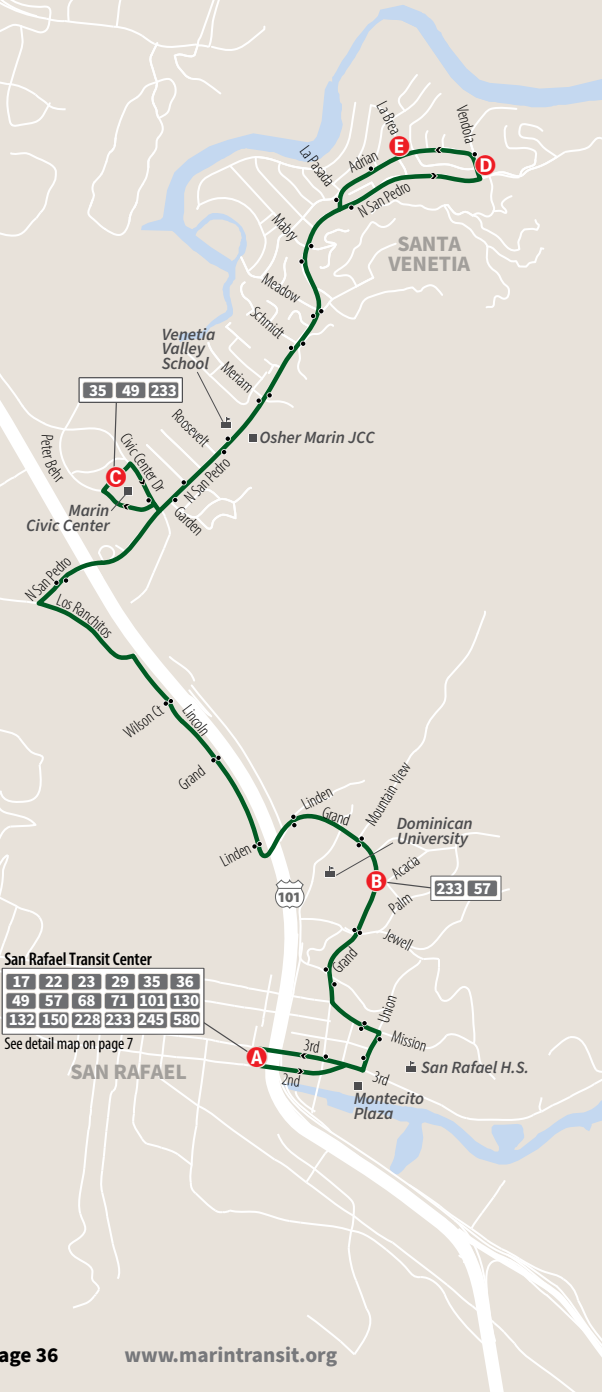

See pages 6-7 for guide to maps and schedules

Monday-Friday *Lunes - Viernes*

Northbound to Santa Venetia

| | A San Rafael Transit Center | B Dominican University Grand Av & Acacia Way | C Judge Haley Dr at Marin Civic Center | D Vendola Dr & Estancia Way | E Adrian Way & La Brea Way |
|----|--|---|---|--|---|
| AM | 7:00 | 7:06 | 7:15 | 7:24 | 7:26 |
| | 8:00 | 8:06 | 8:15 | 8:24 | 8:26 |
| | 9:00 | 9:06 | 9:15 | 9:24 | 9:26 |
| | 10:00 | 10:06 | 10:15 | 10:24 | 10:26 |
| | 11:00 | 11:06 | 11:15 | 11:24 | 11:26 |
| PM | 12:00 | 12:06 | 12:15 | 12:24 | 12:26 |
| | 1:00 | 1:06 | 1:15 | 1:24 | 1:26 |
| | 2:00 | 2:06 | 2:15 | 2:24 | 2:26 |
| | 3:00 | 3:06 | 3:15 | 3:24 | 3:26 |
| | 4:00 | 4:06 | 4:15 | 4:24 | 4:26 |
| | 5:00 | 5:06 | 5:15 | 5:24 | 5:26 |
| | 6:00 | 6:06 | 6:15 | 6:24 | 6:26 |
| | 7:00 | 7:06 | 7:15 | 7:24 | 7:26 |

Southbound to San Rafael

| | E Adrian Way & La Brea Way | C Judge Haley Dr at Marin Civic Center | B Dominican University Grand Av & Acacia Way | A San Rafael Transit Center |
|----|---|---|---|--|
| AM | 7:30 | 7:36 | 7:45 | 7:55 |
| | 8:30 | 8:36 | 8:45 | 8:55 |
| | 9:30 | 9:36 | 9:45 | 9:55 |
| | 10:30 | 10:36 | 10:45 | 10:55 |
| | 11:30 | 11:36 | 11:45 | 11:55 |
| PM | 1:30 | 1:36 | 1:45 | 1:55 |
| | 2:30 | 2:36 | 2:45 | 2:55 |
| | 3:30 | 3:36 | 3:45 | 3:55 |
| | 4:30 | 4:36 | 4:45 | 4:55 |
| | 5:30 | 5:36 | 5:45 | 5:55 |