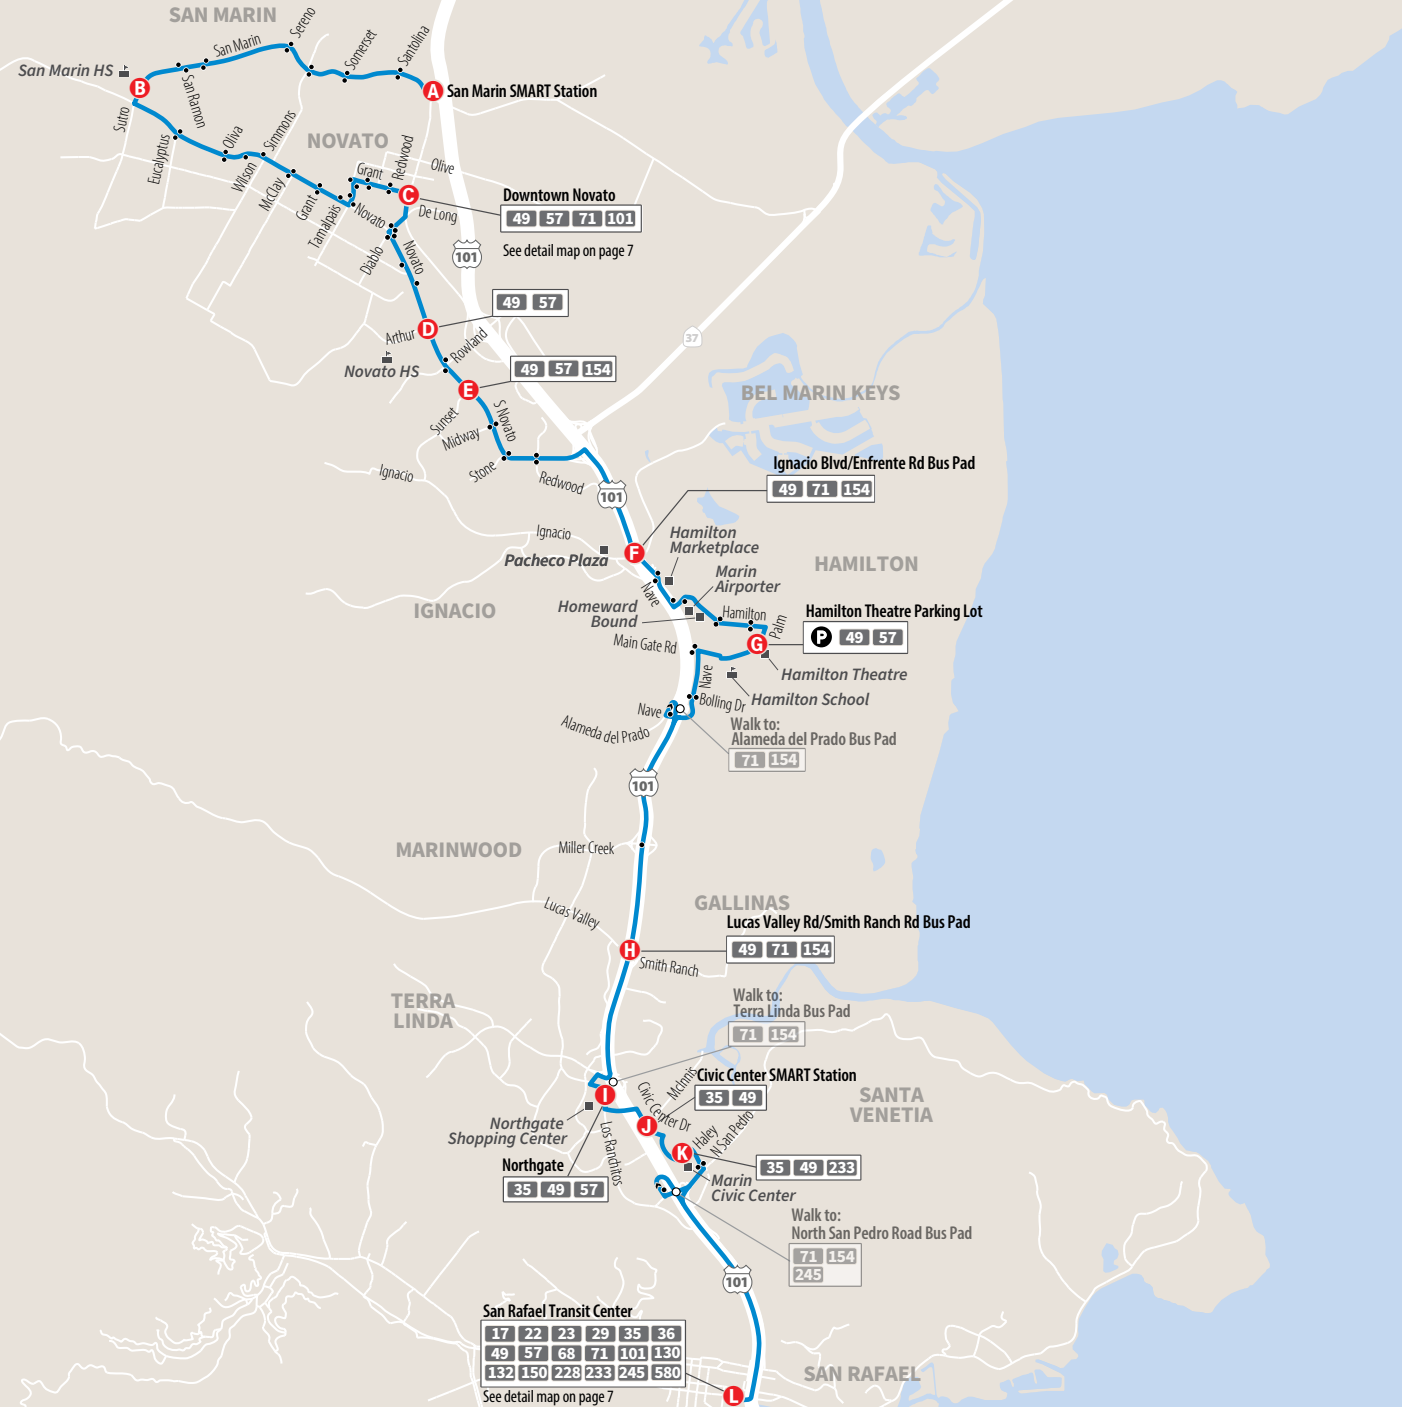

See pages 6-7 for guide to maps and schedules

Monday-Friday Lunes - Viernes Southbound to San Rafael

Table of bus schedules for Monday-Friday Southbound to San Rafael. Columns represent stops from Novato San Marin SMART Station to San Rafael Transit Center. Rows show departure times for AM and PM, with 15-minute intervals.

Northbound to Novato

Table of bus schedules for Monday-Friday Northbound to Novato. Columns represent stops from San Rafael Transit Center to Novato San Marin SMART Station. Rows show departure times for AM and PM, with 15-minute intervals.

Saturday/Sunday/Holiday Fines de Semana y Dias Festivos Southbound to San Rafael

Table of bus schedules for Saturday/Sunday/Holiday Southbound to San Rafael. Columns represent stops from Novato San Marin SMART Station to San Rafael Transit Center. Rows show departure times for AM and PM.

Northbound to Novato

Table of bus schedules for Saturday/Sunday/Holiday Northbound to Novato. Columns represent stops from San Rafael Transit Center to Novato San Marin SMART Station. Rows show departure times for AM and PM.