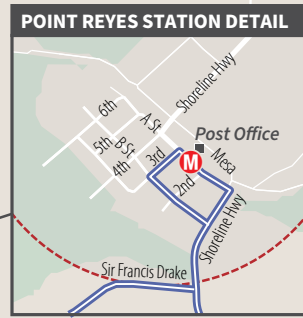

See pages 6-7 for guide to maps and schedules

Point Reyes Shuttle
Curb-to-curb pick-up and drop-off service between Point Reyes Station and Novato on the first and third Monday of each month only. Rides must be scheduled in advance by calling (415) 892-7899.
El servicio de acera a acera con recogida y entrega entre la estación de Point Reyes Station y Novato se realizan el primer y tercer lunes de cada mes solamente. Los viajes deben ser programados por adelantado llamando al (415) 892-7899.

Eastbound to San Rafael

	O Inverness Inverness Store	N Inverness Park Sir Francis Drake & Balboa Av	M Pt Reyes Downtown Station Shoreline Hwy & 3rd St	L Shoreline Hwy & Sir Francis Drake Blvd	K Pt Reyes Seashore Bear Valley Visitor Center	J Samuel P Taylor State Park Sir Francis Drake Blvd	I Lagunitas Sir Francis Drake Blvd & W Cintura Av	H Lagunitas Castro St & Sir Francis Drake Blvd	G Forest Knolls Sir Francis Drake Blvd & Montezuma Rd	F San Geronimo Sir Francis Drake Blvd & Lagunitas School Rd	E Woodacre Park St & Central Av	D Manor Sir Francis Drake Bl & Olema Rd	C Fairfax Sir Francis Drake Bl & Claus Dr	B San Anselmo Hub Center Bl & Bridge Av	A San Rafael Transit Center
AM	7:08	7:13	7:16	7:22	7:24	7:37	7:43	7:45	7:46	7:50	7:54	8:00	8:04	8:13	8:25
	9:08	9:13	9:16	9:22	9:24	9:37	9:43	9:45	9:46	9:50	9:54	10:00	10:04	10:13	10:25
PM	11:08	11:13	11:16	11:22	11:24	11:37	11:43	11:45	11:46	11:50	11:54	12:00	12:04	12:13	12:25
	1:08	1:13	1:16	1:22	1:24	1:37	1:43	1:45	1:46	1:50	1:54	2:00	2:04	2:13	2:25
	4:08	4:13	4:16	4:22	4:24	4:37	4:43	4:45	4:46	4:50	4:54	5:00	5:04	5:13	5:25
	7:08	7:13	7:16	7:22	7:24	7:37	7:43	7:45	7:46	7:50	7:54	8:00	8:04	8:13	8:25
	8:08	8:13	8:16	8:22	8:24	8:37	8:43	8:45	8:46	8:50	8:54	9:00	9:04	9:13	9:25
	-	-	-	-	-	-	-	-	-	-	-	-	-	-	-
	-	-	-	-	-	-	-	-	-	-	10:24	10:30	10:34	10:43	10:55
	-	-	-	-	-	-	-	-	-	-	11:24	11:30	11:34	11:43	11:55