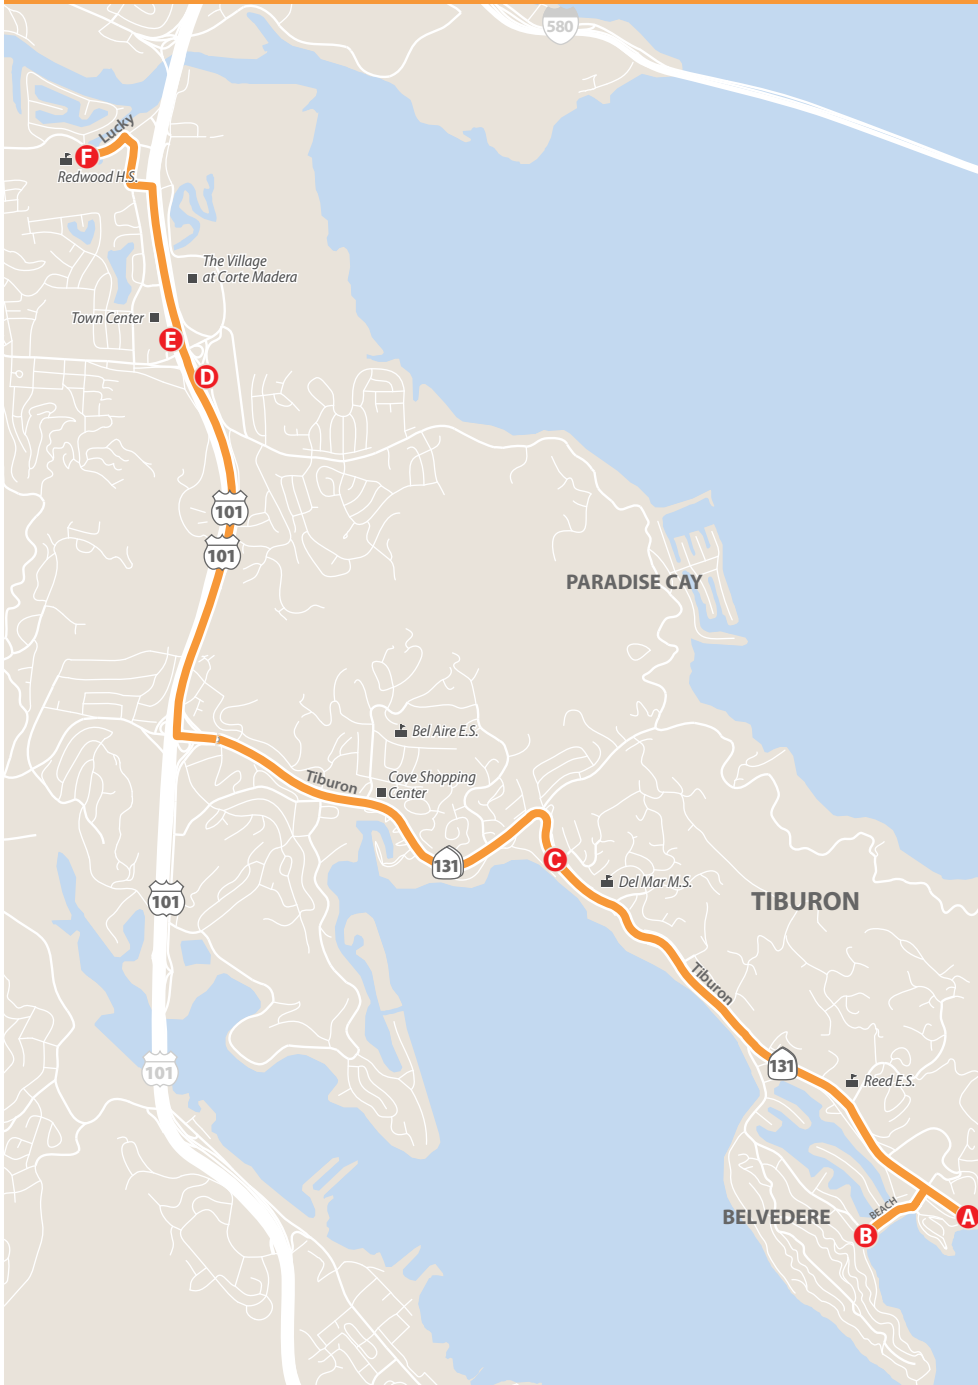

2023-2024

Route 619 Tiburon - Belvedere - Redwood High School

Effective August 23, 2023

Redwood HS

School Days Only

Westbound to Redwood High School

	Tiburon Blvd & Main St A	Beach Rd & San Rafael Av B	Tiburon Blvd & Stewart Dr C	Paradise Dr Bus Pad D	Redwood High School East Parking Lot F
AM	6:42	6:44	6:52	6:58	7:04
	7:35	-	7:46	7:56	8:02
	-	7:37	7:48	7:58	8:04

Eastbound to Tiburon

	Redwood High School East Parking Lot F	Tamalpais Dr Bus Pad E	Tiburon Blvd & Stewart Dr C	Beach Rd & San Rafael Av B	Tiburon Blvd & Main St A	
PM	2:05	2:11	2:21	2:28	2:31	TWR
	2:40	2:46	2:56	3:03	3:06	M
	3:05	3:11	3:21	3:31	3:34	WF
	3:10	3:16	3:26	3:36	3:39	WF
	3:35	3:41	3:51	4:01	4:04	M
	3:45	3:51	4:01	4:11	4:14	MTR
	3:50	3:56	4:06	4:16	4:19	TR