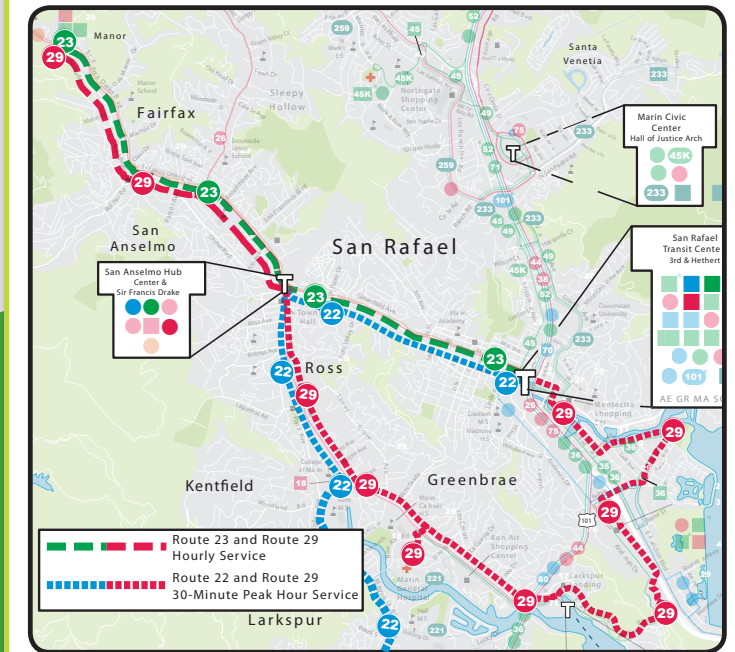

/// Route 36 Canceled Trips

Direction	Start Time **
Weekday	
Southbound to Marin City	5:24 pm*

* The 5:24 PM and 5:54 PM southbound trips will operate between Kerner/Larkspur and the San Rafael Transit Center.

/// Route 52 Canceled Trips

Direction	Start Time **
Saturday, Sunday and Holiday	
Northbound to Novato	7:48 am
Northbound to Novato	7:48 pm
Saturday Only	
Soundbound to San Rafael	7:36 am
Soundbound to San Rafael	8:36 pm
Sunday and Holiday	
Southbound to San Rafael	8:36 am

/// Route 23 Service Reductions

Weekday service on Route 23 will be reduced and will run once an hour. During peak periods, 30-minute service will be maintained along the entire route:

Between San Rafael & San Anselmo

Take Route 22 or 23

Between San Anselmo & Manor

Take Route 23 or 29

/// Route 29 Extension

Service on Route 29 will be extended on every other trip to maintain 30-minute service between San Anselmo and Fairfax/Manor.