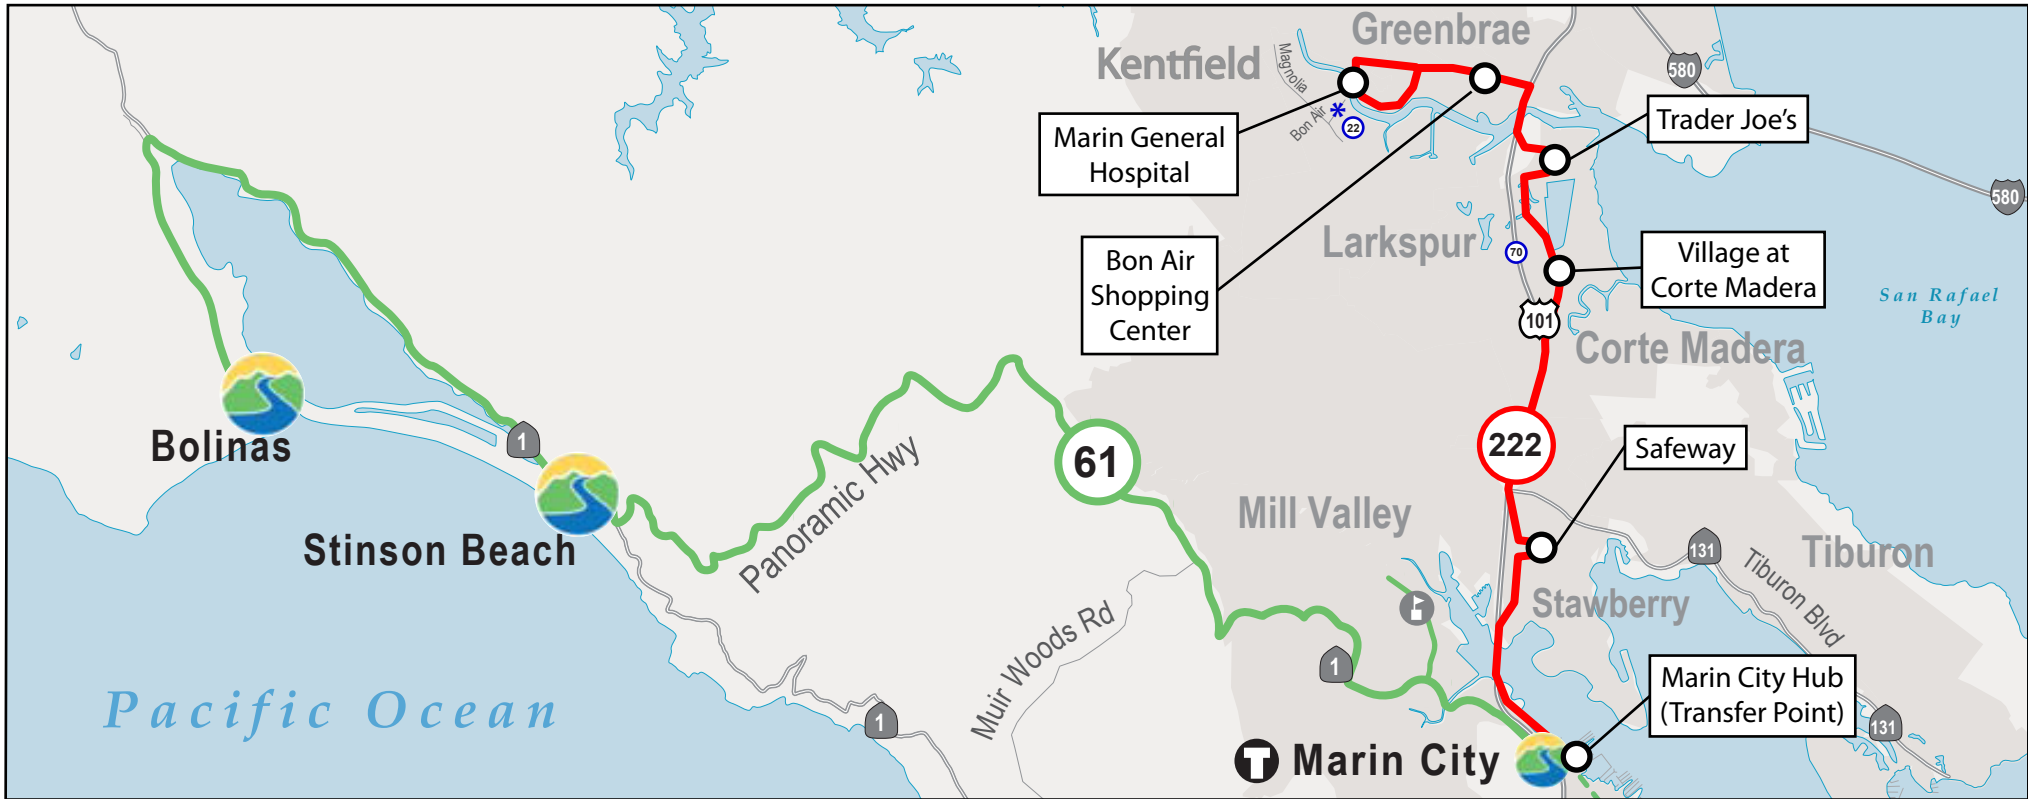

# South Route 61 Timed Transfers to Shopping/Medical Shuttle Route 222

## Eastbound Trips

South Route 61	Depart Bolinas	Stinson Beach	Arrive Marin City
	6:30 AM	7:11 AM	8:05 AM
9:45 AM	10:01 AM	10:55 AM	

Route 222  
Timed Transfer  
at Marin City Hub

## Northbound Trips

Shuttle Route 222	Depart Marin City	Shopping Center Drop Off	Ar. Marin General
	8:18 AM	8:27-8:42 AM	8:48 AM
10:58 AM	11:07-11:22 AM	11:28 AM	

## Westbound Trips

South Route 61	Arrive Bolinas	Stinson Beach	Leave Marin City
	1:00 PM	12:44 PM	11:45 AM
9:45 AM	10:01 AM	4:05 PM	

Route 61  
Timed Transfer  
at Marin City Hub