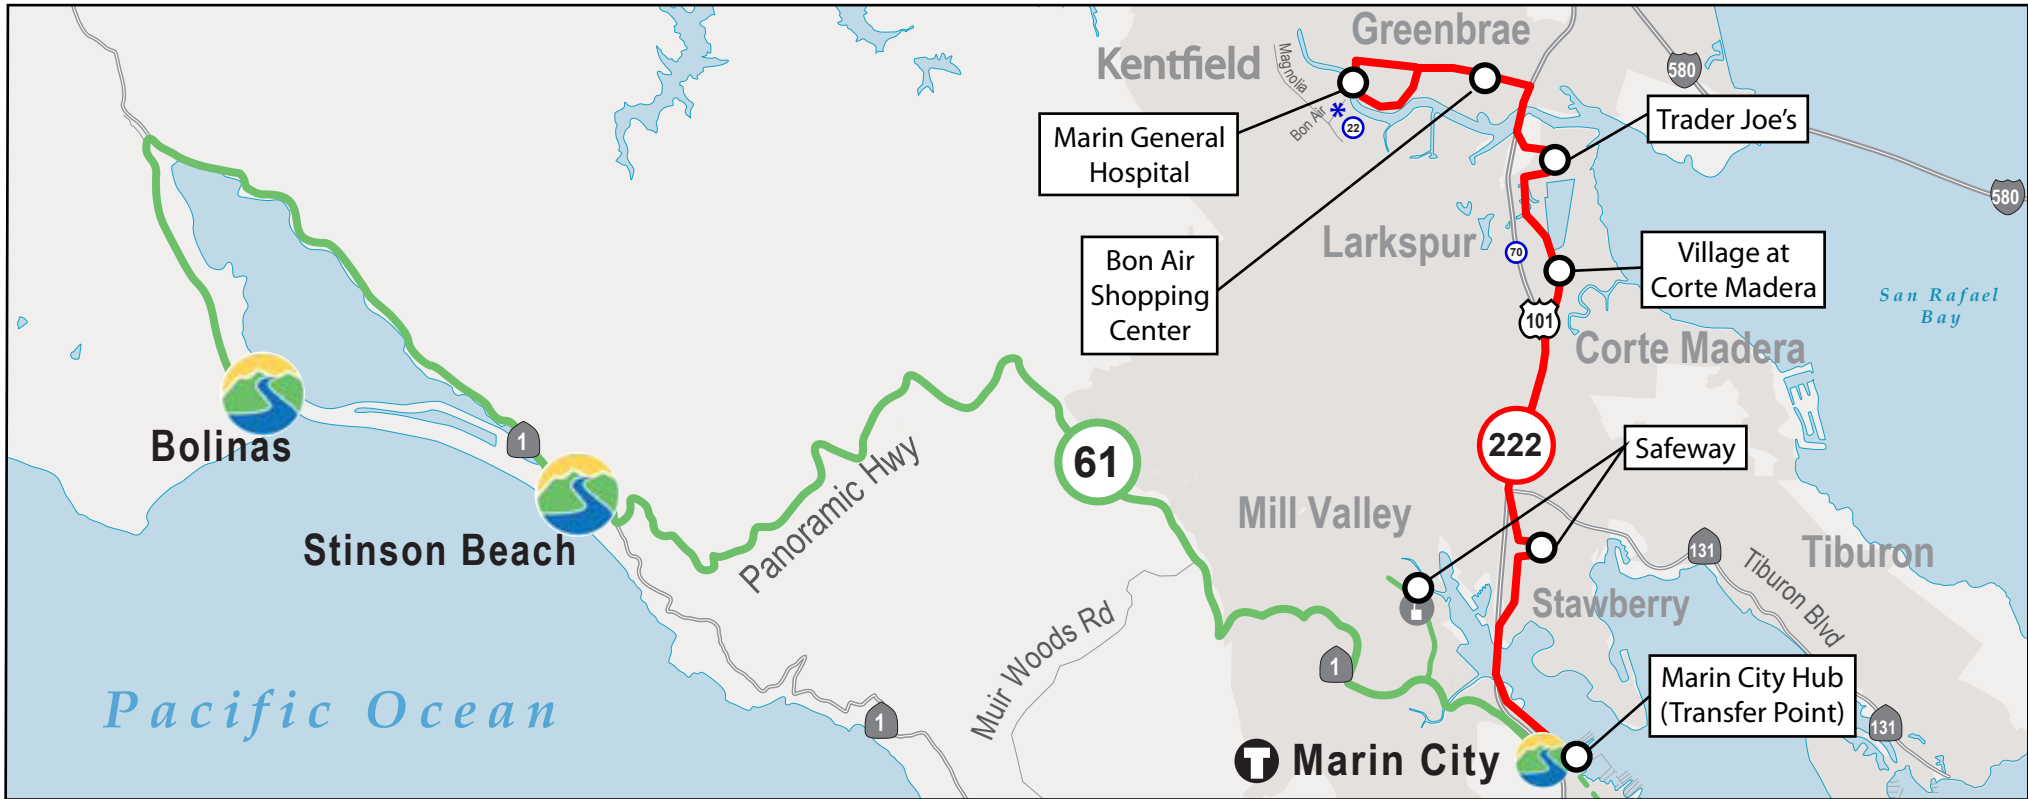

South Route 61 Timed Transfers to Shopping/Medical Shuttle Route 222

Eastbound Trips

South Route 61	Depart Bolinas	Stinson Beach	Arrive Marin City
	6:55 AM	7:11 AM	8:05 AM
9:45 AM	10:01 AM	10:55 AM	

**Route 222
Timed Transfer**
at Marin City Hub

Northbound Trips

Shuttle Route 222	Depart Marin City	Shopping Center Drop Off	Ar. Marin General
	8:18 AM	8:27-8:42 AM	8:48 AM
10:58 AM	11:07-11:22 AM	11:28 AM	

Westbound Trips

South Route 61	Arrive Bolinas	Stinson Beach	Leave Marin City
	1:00 PM	12:44 PM	11:45 AM
5:20 PM	5:04 PM	4:05 PM	

**Route 61
Timed Transfer**
at Marin City Hub

Southbound Trips

Rte. 22 @ Bon Air/Magnolia	Ar. Marin City	Shopping Center Pick Up	Lv. Marin General
	11:21 AM	11:08-11:15 AM	10:00 AM
222	3:59 PM	3:35-3:51 PM	3:30 PM