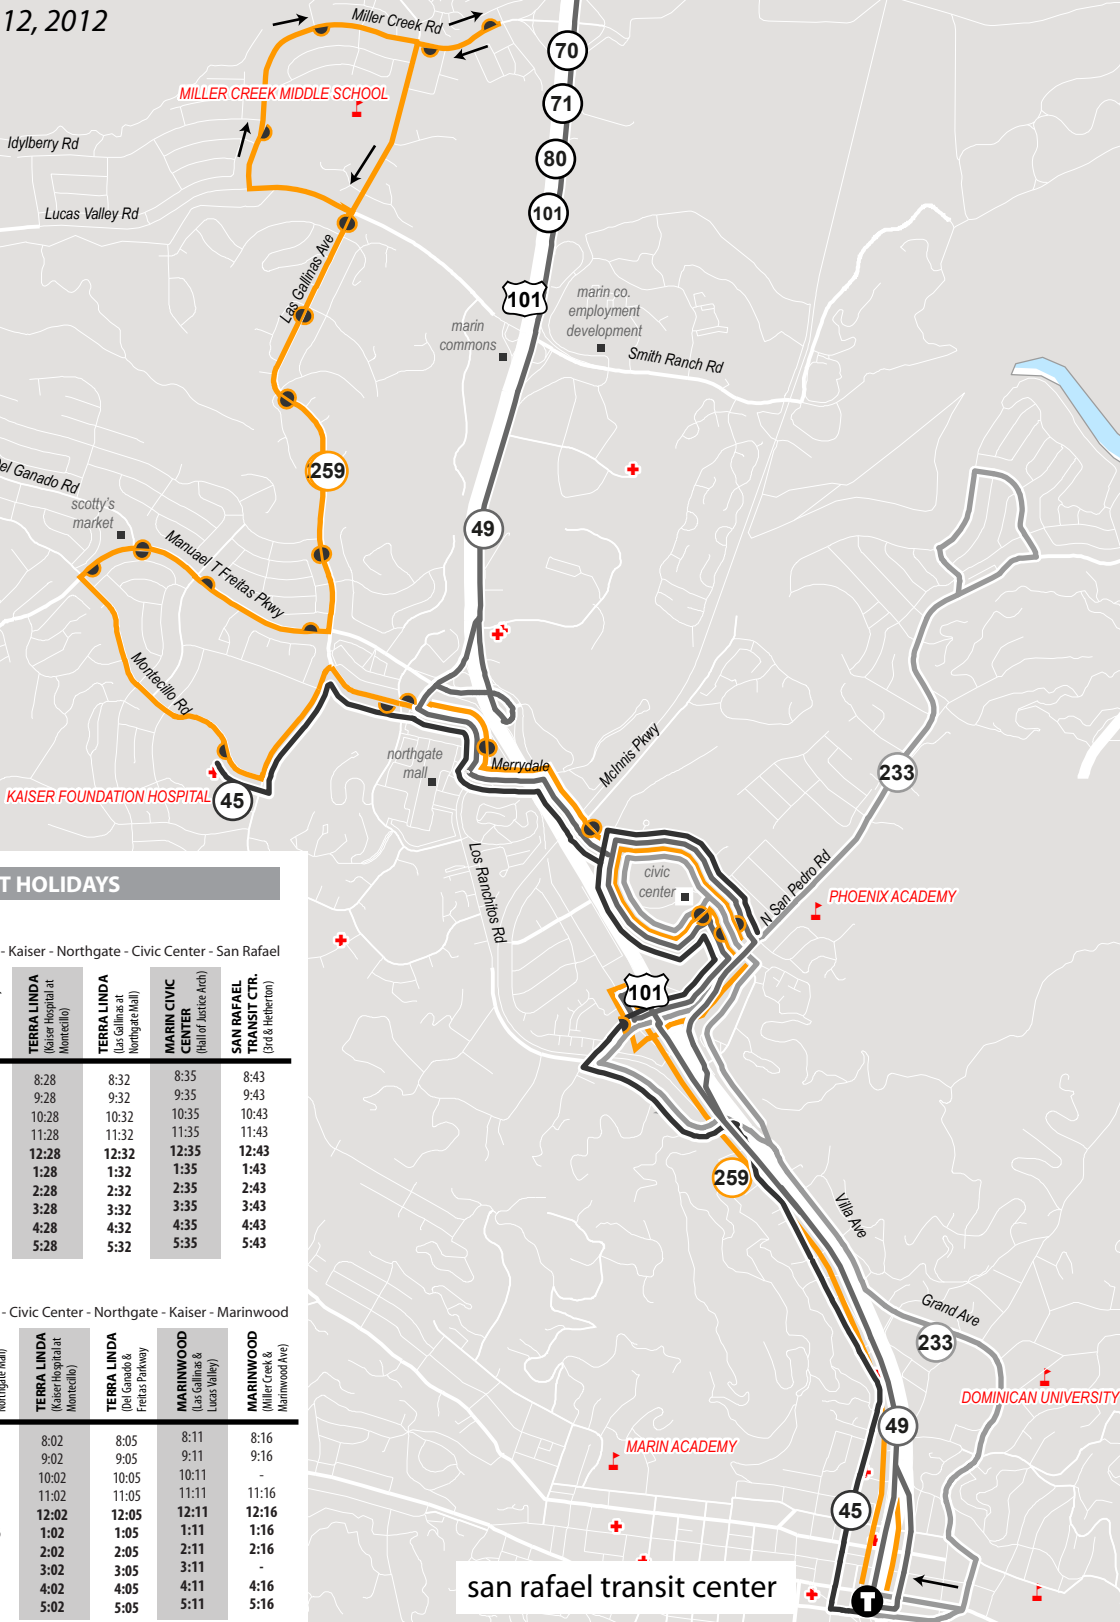

effective March 12, 2012

WEEKDAYS EXCEPT HOLIDAYS

San Rafael

Southbound Marinwood - Kaiser - Northgate - Civic Center - San Rafael

MARINWOOD (Miller Creek & Marinwood Ave)	MARINWOOD (Las Gallinas & Lucas Valley)	TERRA LINDA (Del Ganado & Freitas Parkway)	TERRA LINDA (Kaiser Hospital at Montecillo)	TERRA LINDA (Las Gallinas at Northgate Mall)	MARIN CIVIC CENTER (Hall of Justice Arch)	SAN RAFAEL TRANSIT CTR. (3rd & Hetheron)
8:16	8:19	8:25	8:28	8:32	8:35	8:43
9:16	9:19	9:25	9:28	9:32	9:35	9:43
-	10:19	10:25	10:28	10:32	10:35	10:43
11:16	11:19	11:25	11:28	11:32	11:35	11:43
12:16	12:19	12:25	12:28	12:32	12:35	12:43
1:16	1:19	1:25	1:28	1:32	1:35	1:43
2:16	2:19	2:25	2:28	2:32	2:35	2:43
-	3:19	3:25	3:28	3:32	3:35	3:43
4:16	4:19	4:25	4:28	4:32	4:35	4:43
5:16	5:19	5:25	5:28	5:32	5:35	5:43

Marinwood

Northbound San Rafael - Civic Center - Northgate - Kaiser - Marinwood

SAN RAFAEL TRANSIT CTR. (3rd & Hetheron)	MARIN CIVIC CENTER (Hall of Justice Arch)	TERRA LINDA (Las Gallinas at Northgate Mall)	TERRA LINDA (Kaiser Hospital at Montecillo)	TERRA LINDA (Del Ganado & Freitas Parkway)	MARINWOOD (Las Gallinas & Lucas Valley)	MARINWOOD (Miller Creek & Marinwood Ave)
7:45	7:53	7:56	8:02	8:05	8:11	8:16
8:45	8:53	8:56	9:02	9:05	9:11	9:16
9:45	9:53	9:56	10:02	10:05	10:11	-
10:45	10:53	10:56	11:02	11:05	11:11	11:16
11:45	11:53	11:56	12:02	12:05	12:11	12:16
12:45	12:53	12:56	1:02	1:05	1:11	1:16
1:45	1:53	1:56	2:02	2:05	2:11	2:16
2:45	2:53	2:56	3:02	3:05	3:11	-
3:45	3:53	3:56	4:02	4:05	4:11	4:16
4:45	4:53	4:56	5:02	5:05	5:11	5:16

san rafael transit center