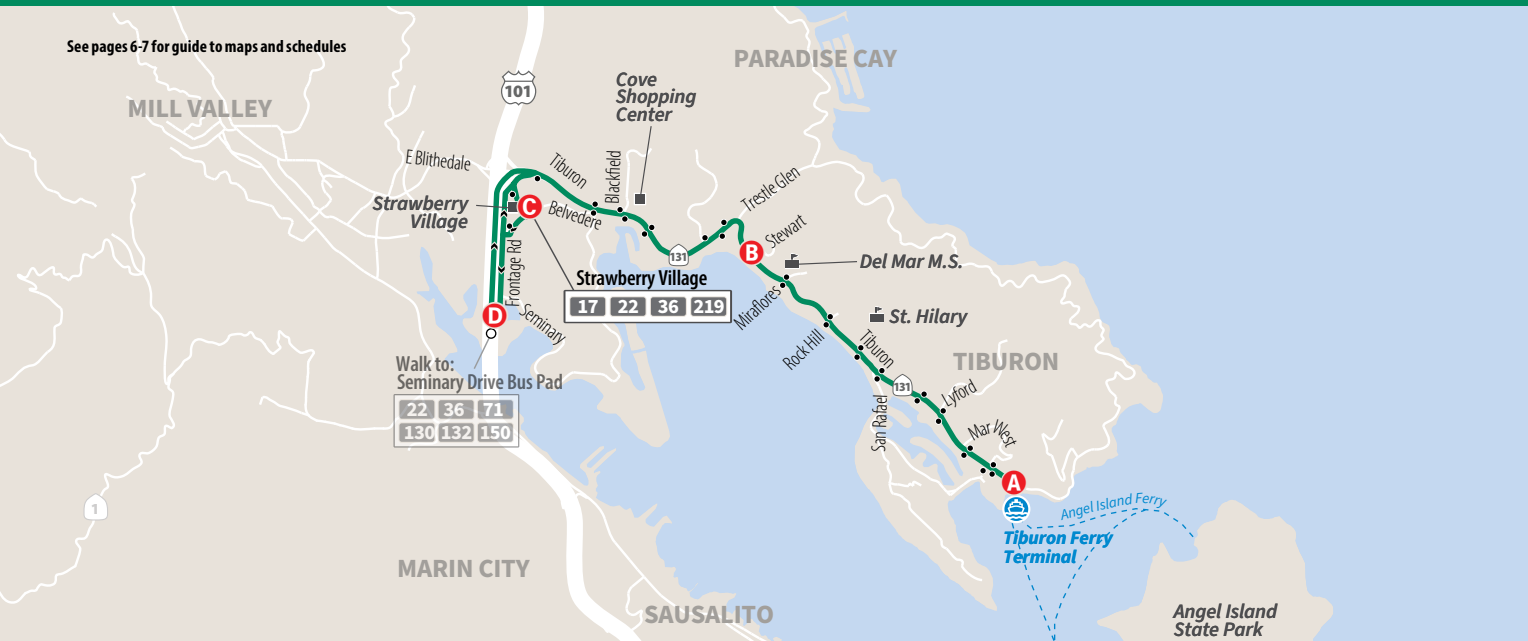

# ROUTE 219 Tiburon – Strawberry – Seminary

See pages 6-7 for guide to maps and schedules

### Westbound to Strawberry Village

	<b>A</b> Tiburon Tiburon Blvd & Main St	<b>B</b> Tiburon Blvd & Stewart Dr	<b>C</b> Strawberry Village Reed Bl & Belvedere Dr
AM	6:37	6:43	6:51
	7:18	7:24	7:32
	7:53	8:05	8:17
	8:42	8:54	9:02
	9:28	9:34	9:42
	10:03	10:09	10:17
	10:38	10:44	10:52
	11:13	11:19	11:27
PM	11:53	11:59	<b>12:07</b>
	<b>12:28</b>	<b>12:34</b>	<b>12:42</b>
	1:03	1:09	1:17
	1:38	1:44	1:52
	2:17	2:23	2:31
	3:01	3:07	3:15
	3:40	3:46	3:54
	4:15	4:21	4:29
	4:50	4:56	5:04
	5:25	5:31	5:39
	6:00	6:06	6:14
	6:35	6:41	6:49
	7:18	7:24	7:32
	7:53	7:59	8:07
	8:29	8:35	8:43

### Eastbound to Tiburon

	<b>C</b> Strawberry Village Reed Bl & Belvedere Dr	<b>D</b> Redwood Hwy Frontage Rd & De Silva Island Dr	<b>B</b> Tiburon Blvd & Stewart Dr	<b>A</b> Tiburon Tiburon Blvd & Main St
AM	7:43	7:45	7:53	7:59
	8:19	8:21	8:29	8:35
	8:59	9:01	9:09	9:15
	9:34	9:36	9:44	9:50
	10:14	10:16	10:24	10:30
	10:49	10:51	10:59	11:05
	11:29	11:31	11:39	11:45
PM	<b>12:04</b>	<b>12:06</b>	<b>12:14</b>	<b>12:20</b>
	<b>12:44</b>	<b>12:46</b>	<b>12:54</b>	<b>1:00</b>
	1:19	1:21	1:29	1:35
	2:54	1:56	2:04	2:10
	2:29	2:31	2:39	2:45
	3:09	3:11	3:19	3:25
	3:44	3:46	3:54	4:00
	4:19	4:21	4:29	4:35
	4:59	5:01	5:09	5:15
	5:34	5:36	5:44	5:50
	6:09	6:11	6:19	6:25
	6:49	6:51	6:59	7:05
	7:24	7:26	7:34	7:40