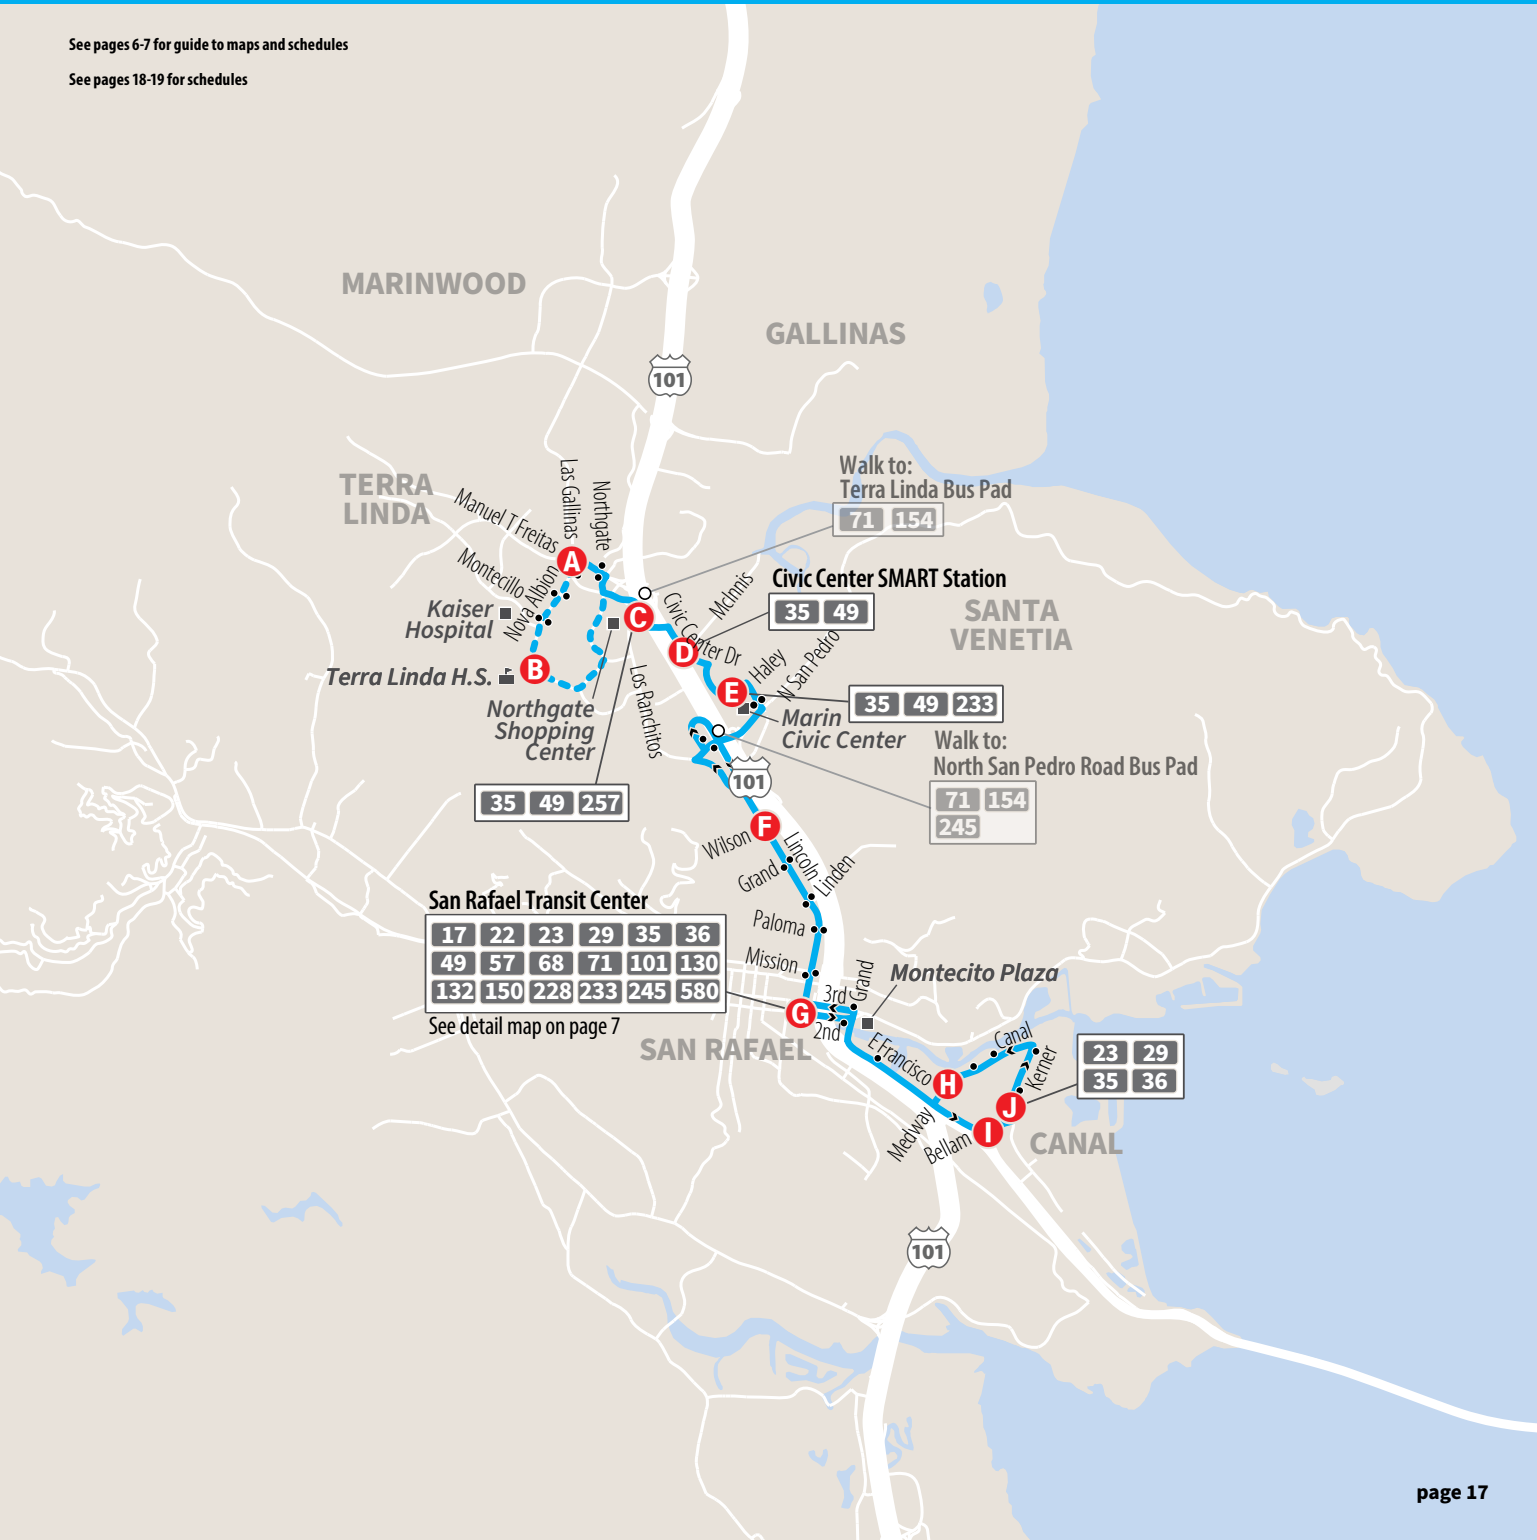

ROUTE 35 Canal-San Rafael - Marin Civic Center - Northgate - Terra Linda HS

See pages 6-7 for guide to maps and schedules

See pages 18-19 for schedules

See detail map on page 7